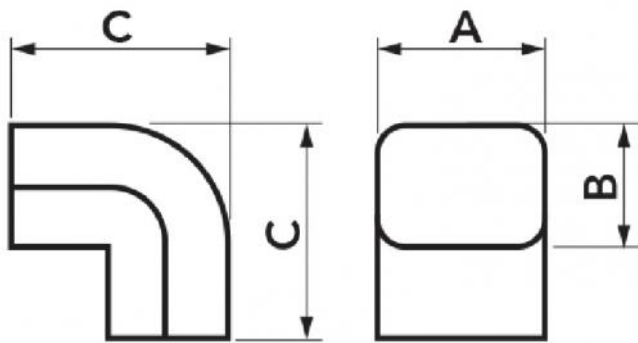

## TECHNICAL SPECIFICATIONS:

- In high impact resistance plastic, recyclable
- Interlocking bottom and lid
- Duct profile locating ridge
- Heat shrink barcode packaging
- Galvanised screws
- Paintable with light-colored paints
- Operating temperature -20°C / +60°C
- Coloured operating temperature -20°C / +75°C

## DIMENSIONS

CODE	MODEL	LINE	A [mm]	B [mm]	C [mm]
11120260	CA 60 - EXC	TOP LINE	66	56	84
11120272	CA 72 - EXC	TOP LINE	78	68	98
11120210	CA 100 - EXC	TOP LINE	104	78	115
N11120260	CA 60 - EXC	NEW LINE	66	56	84
N11120272	CA 72 - EXC	NEW LINE	78	68	98
N11120210	CA 100 - EXC	NEW LINE	104	78	115
E11120260	CA 60 - EXC	ECO LINE	66	56	84
E11120272	CA 72 - EXC	ECO LINE	78	68	98
E11120210	CA 100 - EXC	ECO LINE	104	78	115
SCD100494	CA 72 - EXC	BROWN LINE	78	68	98
SCD100488	CA 100 - EXC	BROWN LINE	104	78	115
SCD100316	CA 72 - EXC	BLACK LINE	78	68	98
SCD100317	CA 100 - EXC	BLACK LINE	104	78	115
SCD100334	CA 72 - EXC	GREY LINE	78	68	98
SCD100346	CA 100 - EXC	GREY LINE	104	78	115