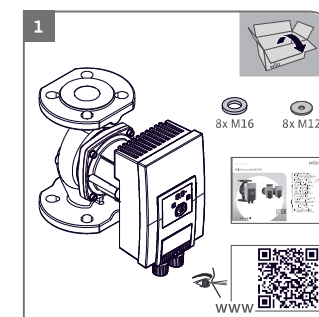

ErP
READY

2 172 447-Ed.02 / 2018-03-Wilo

wilo

hu	Beépítési és üzemeltetési utasítás
pl	Instrukcja montażu i obsługi
cs	Návod k montáži a obsluze
ru	Инструкция по монтажу и эксплуатации
et	Paigaldus- ja kasutusjuhend
lv	Uzstādīšanas un ekspluatācijas instrukcija
lt	Montavimo ir eksploatavimo instrukcija
sk	Návod na montáž a obsluhu
sl	Navodila za vgradnjo in obratovanje
hr	Upute za ugradnju i uporabu
sr	Uputstvo za ugradnju i upotrebu
ro	Instrucțiuni de montaj și exploatare
bg	Инструкция за монтаж и експлоатация

www.wilo.com/yonos-maxo/om

HU	Beépítési és üzemeltetési utasítás	7
PL	Instrukcja montażu i obsługi	15
CS	Návod k montáži a obsluze	23
RU	Инструкция по монтажу и эксплуатации	30
ET	Paigaldus- ja kasutusjuhend	39
LV	Uzstādīšanas un ekspluatācijas instrukcija	46
LT	Montavimo ir eksploatavimo instrukcija	53
SK	Návod na montáž a obsluhu	60
SL	Navodila za vgradnjo in obratovanje	67
HR	Upute za ugradnju i uporabu	74
SR	Uputstvo za ugradnju i upotrebu	81
RO	Instrucțiuni de montaj și exploatare	88
BG	Инструкция за монтаж и експлоатация	96

→ 4.1