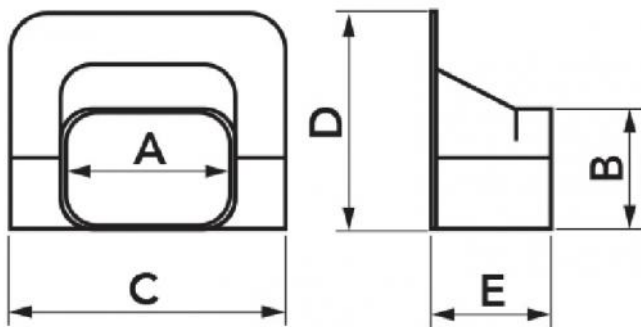

EXCELLENS TA

corner terminal

- cod. 11122110 - cod. 11122120 - cod. 11122130
- cod. N11122110 - cod. N11122120 - cod. N11122130
- cod. E11122110 - cod. E11122120 - cod. E11122130
- cod. SCD100489 - cod. SCD100495 - cod. SCD100311
- cod. SCD100312 - cod. SCD100336 - cod. SCD100344

TECHNICAL SPECIFICATIONS:

- In high impact resistance plastic, recyclable
- Interlocking bottom and lid
- Duct profile locating ridge
- Outer flange hole cover
- Inclined plane to facilitate transit of pipes
- Heat shrink barcode packaging
- Galvanised screws
- Paintable with light-colored paints
- Operating temperature -20°C / +60°C

MODELS AVAILABLE:

DIMENSIONS

CODE	MODEL	LINE	A [mm]	B [mm]	C [mm]	D [mm]	E [mm]
11122110	TA 60 - EXC	TOP LINE	66	56	113	110	55
11122120	TA 72 - EXC	TOP LINE	78	68	125	114	62
11122130	TA 100 - EXC	TOP LINE	104	78	155	129	83
N11122110	TA 60 - EXC	NEW LINE	66	56	113	110	55
N11122120	TA 72 - EXC	NEW LINE	78	68	125	114	62
N11122130	TA 100 - EXC	NEW LINE	104	78	155	129	83
E11122110	TA 60 - EXC	ECO LINE	66	56	113	110	55
E11122120	TA 72 - EXC	ECO LINE	78	68	125	114	62
E11122130	TA 100 - EXC	ECO LINE	104	78	155	129	83
SCD100489	TA 72 - EXC	BROWN LINE	78	68	125	114	62
SCD100495	TA 100 - EXC	BROWN LINE	104	78	155	129	83
SCD100311	TA 72 - EXC	BLACK LINE	78	68	125	114	62
SCD100312	TA 100 - EXC	BLACK LINE	104	78	155	129	83
SCD100336	TA 72 - EXC	GREY LINE	78	68	125	114	62
SCD100344	TA 100 - EXC	GREY LINE	104	78	155	129	83